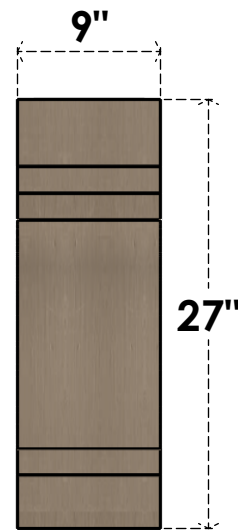

ITEM NUMBER: CORU09X18X27PECRCPR

9"W X 18"D X 27"H SERIES 2 CLASSIC PESCADERO ROUGH CEDAR
TIMBERTHANE FAUX WOOD CORBEL, PRIMED

SIDE PROFILE

FRONT PROFILE

ISOMETRIC

EKENA MILLWORK
2300 WEST MAIN ST.
CLARKSVILLE, TX 75426
TOLL FREE: 866-607-0453
WWW.EKENAMILLWORK.COM

NOTES

1. INSTALLATION TO BE COMPLETED IN ACCORDANCE WITH MANUFACTURER'S SPECIFICATIONS.
2. DRAWING MAY NOT BE TO SCALE
3. THIS DRAWING IS INTENDED FOR DESIGN AND PLANNING PURPOSES ONLY.
4. ALL INFORMATION CONTAINED HEREIN WAS CURRENT AT THE TIME OF DEVELOPMENT BUT MUST BE REVIEWED AND APPROVED BY THE PRODUCT MANUFACTURER TO BE CONSIDERED ACCURATE.
5. TIMBERTHANE ARCHITECTURAL PRODUCTS ARE MADE FROM HIGH DENSITY URETHANE AND COME FACTORY PRIMED