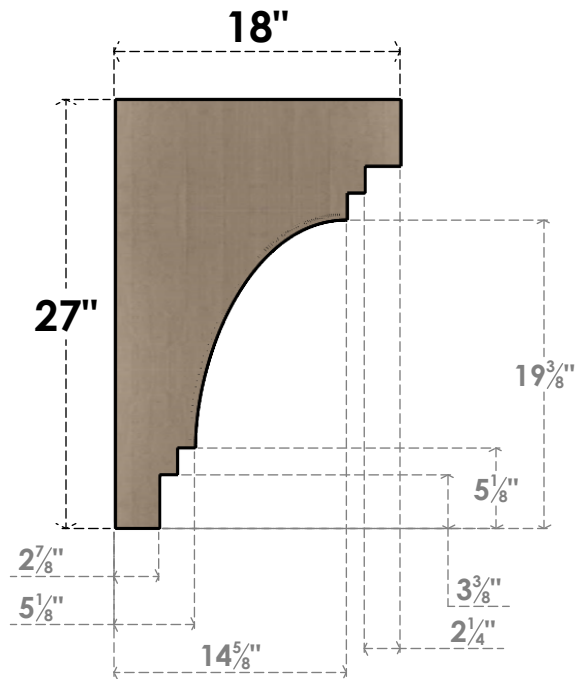

ITEM NUMBER: CORU09X18X27PECRCPR

9"W X 18"D X 27"H SERIES 2 CLASSIC PESCADERO ROUGH CEDAR
TIMBERTHANE FAUX WOOD CORBEL, PRIMED

SIDE PROFILE

FRONT PROFILE

ISOMETRIC

EKENA MILLWORK
2300 WEST MAIN ST.
CLARKSVILLE, TX 75426
TOLL FREE: 866-607-0453
WWW.EKENAMILLWORK.COM

NOTES

1. INSTALLATION TO BE COMPLETED IN ACCORDANCE WITH MANUFACTURER'S SPECIFICATIONS.
2. DRAWING MAY NOT BE TO SCALE
3. THIS DRAWING IS INTENDED FOR DESIGN AND PLANNING PURPOSES ONLY.
4. ALL INFORMATION CONTAINED HEREIN WAS CURRENT AT THE TIME OF DEVELOPMENT BUT MUST BE REVIEWED AND APPROVED BY THE PRODUCT MANUFACTURER TO BE CONSIDERED ACCURATE.
5. TIMBERTHANE ARCHITECTURAL PRODUCTS ARE MADE FROM HIGH DENSITY URETHANE AND COME FACTORY PRIMED