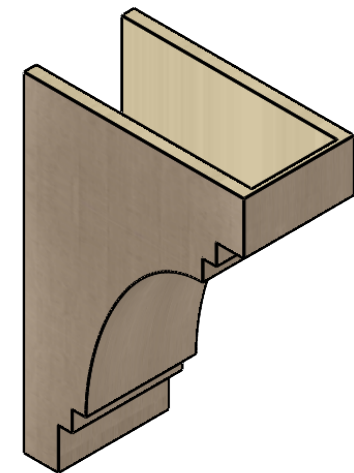

ITEM NUMBER: CORU09X18X27PECRCPR

9"W X 18"D X 27"H SERIES 2 CLASSIC PESCADERO ROUGH CEDAR
TIMBERTHANE FAUX WOOD CORBEL, PRIMED

SIDE PROFILE

FRONT PROFILE

ISOMETRIC

EKENA MILLWORK
2300 WEST MAIN ST.
CLARKSVILLE, TX 75426
TOLL FREE: 866-607-0453
WWW.EKENAMILLWORK.COM

NOTES

1. INSTALLATION TO BE COMPLETED IN ACCORDANCE WITH MANUFACTURER'S SPECIFICATIONS.
2. DRAWING MAY NOT BE TO SCALE
3. THIS DRAWING IS INTENDED FOR DESIGN AND PLANNING PURPOSES ONLY.
4. ALL INFORMATION CONTAINED HEREIN WAS CURRENT AT THE TIME OF DEVELOPMENT BUT MUST BE REVIEWED AND APPROVED BY THE PRODUCT MANUFACTURER TO BE CONSIDERED ACCURATE.
5. TIMBERTHANE ARCHITECTURAL PRODUCTS ARE MADE FROM HIGH DENSITY URETHANE AND COME FACTORY PRIMED